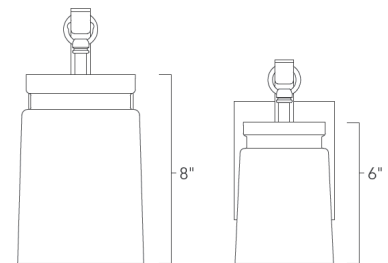

TRIVERS

1405-BA1 BLK-CAG

UPC: 844375064904

1 Light Bath Vanity

Nostalgic for a bygone era, the Travers Collection may have a simple form, but it creates dramatic style. The rustic, industrial inspired design features simple lamps enclosed in Clear Frosted Artisan Glass. The frosted glass is complemented by a smooth, hand-painted black finish. Glass shades house medium base bulbs offering an ample supply of light. These transitional fixtures work well with a variety of decors. Designed for use in bathrooms, this 1-light bath vanity fixture is damp rated.

Fixture Finish:	Black	
Glass/Shade Finish:	Clear Frosted Artisan Glass	
Materials:	Steel	Glass
Fixture Width:	4.375"	11.1125cm
Fixture Height:	8.75"	22.225cm
Fixture Extension	7"	17.78cm
Glass Diameter:	3.5"/4.25"	10.795cm
Glass Height:	6"	15.24cm
Canopy/Backplate:	4.375"W x 5.25"H x 0.75"E	11.11cmW x 13.34cmH x 1.905cmE
Chain:	NA	NA
Rod:	NA	NA
Wire:	8"	20.32cm
Bulb Type:	Incandescent, Type A	
Wattage:	1 x 60W(M)	
Voltage:	120	
Install Position:	Not Reversible - Down Only	
Approved Location:	Damp Location	

Small glass used on -BA1, -BA3 & -3SF